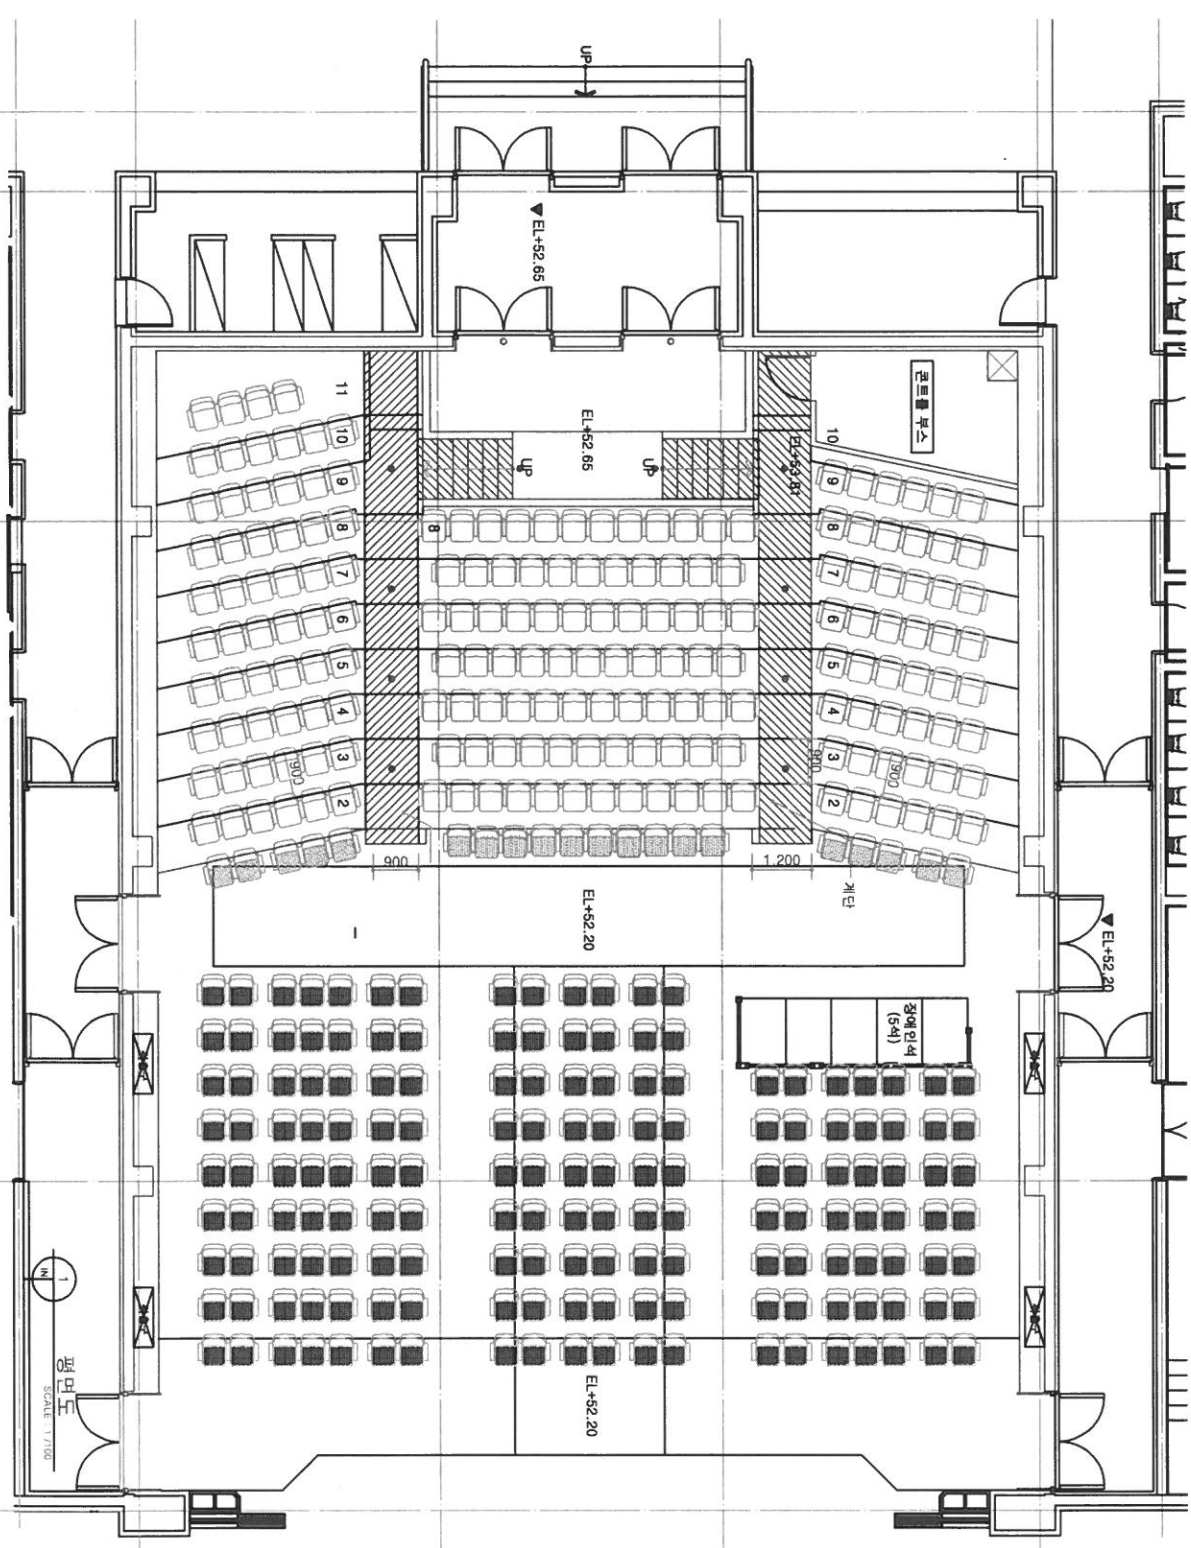

Y1 Y2 Y3 Y4 Y5 Y6

2,400 6,000 6,000 6,000 2,400

22,800

X9 X10 X11 X12 X13

6,800 6,600 26,400 6,600 6,600

3,300 3,300

<p>강원대학교 강원대학교</p>	
<p>SCALE: 1/100</p>	<p>IN-01</p>
<p>DATE: 2006.11</p>	<p>PROJECT: 1 / 100 (A3)</p>
<p>DESIGNER: 양승철</p>	<p>ARCHITECT: 양승철</p>
<p>DATE: 2006.11</p>	<p>PROJECT: 1 / 100 (A3)</p>
<p>DESIGNER: 양승철</p>	<p>ARCHITECT: 양승철</p>
<p>DATE: 2006.11</p>	<p>PROJECT: 1 / 100 (A3)</p>
<p>DESIGNER: 양승철</p>	<p>ARCHITECT: 양승철</p>